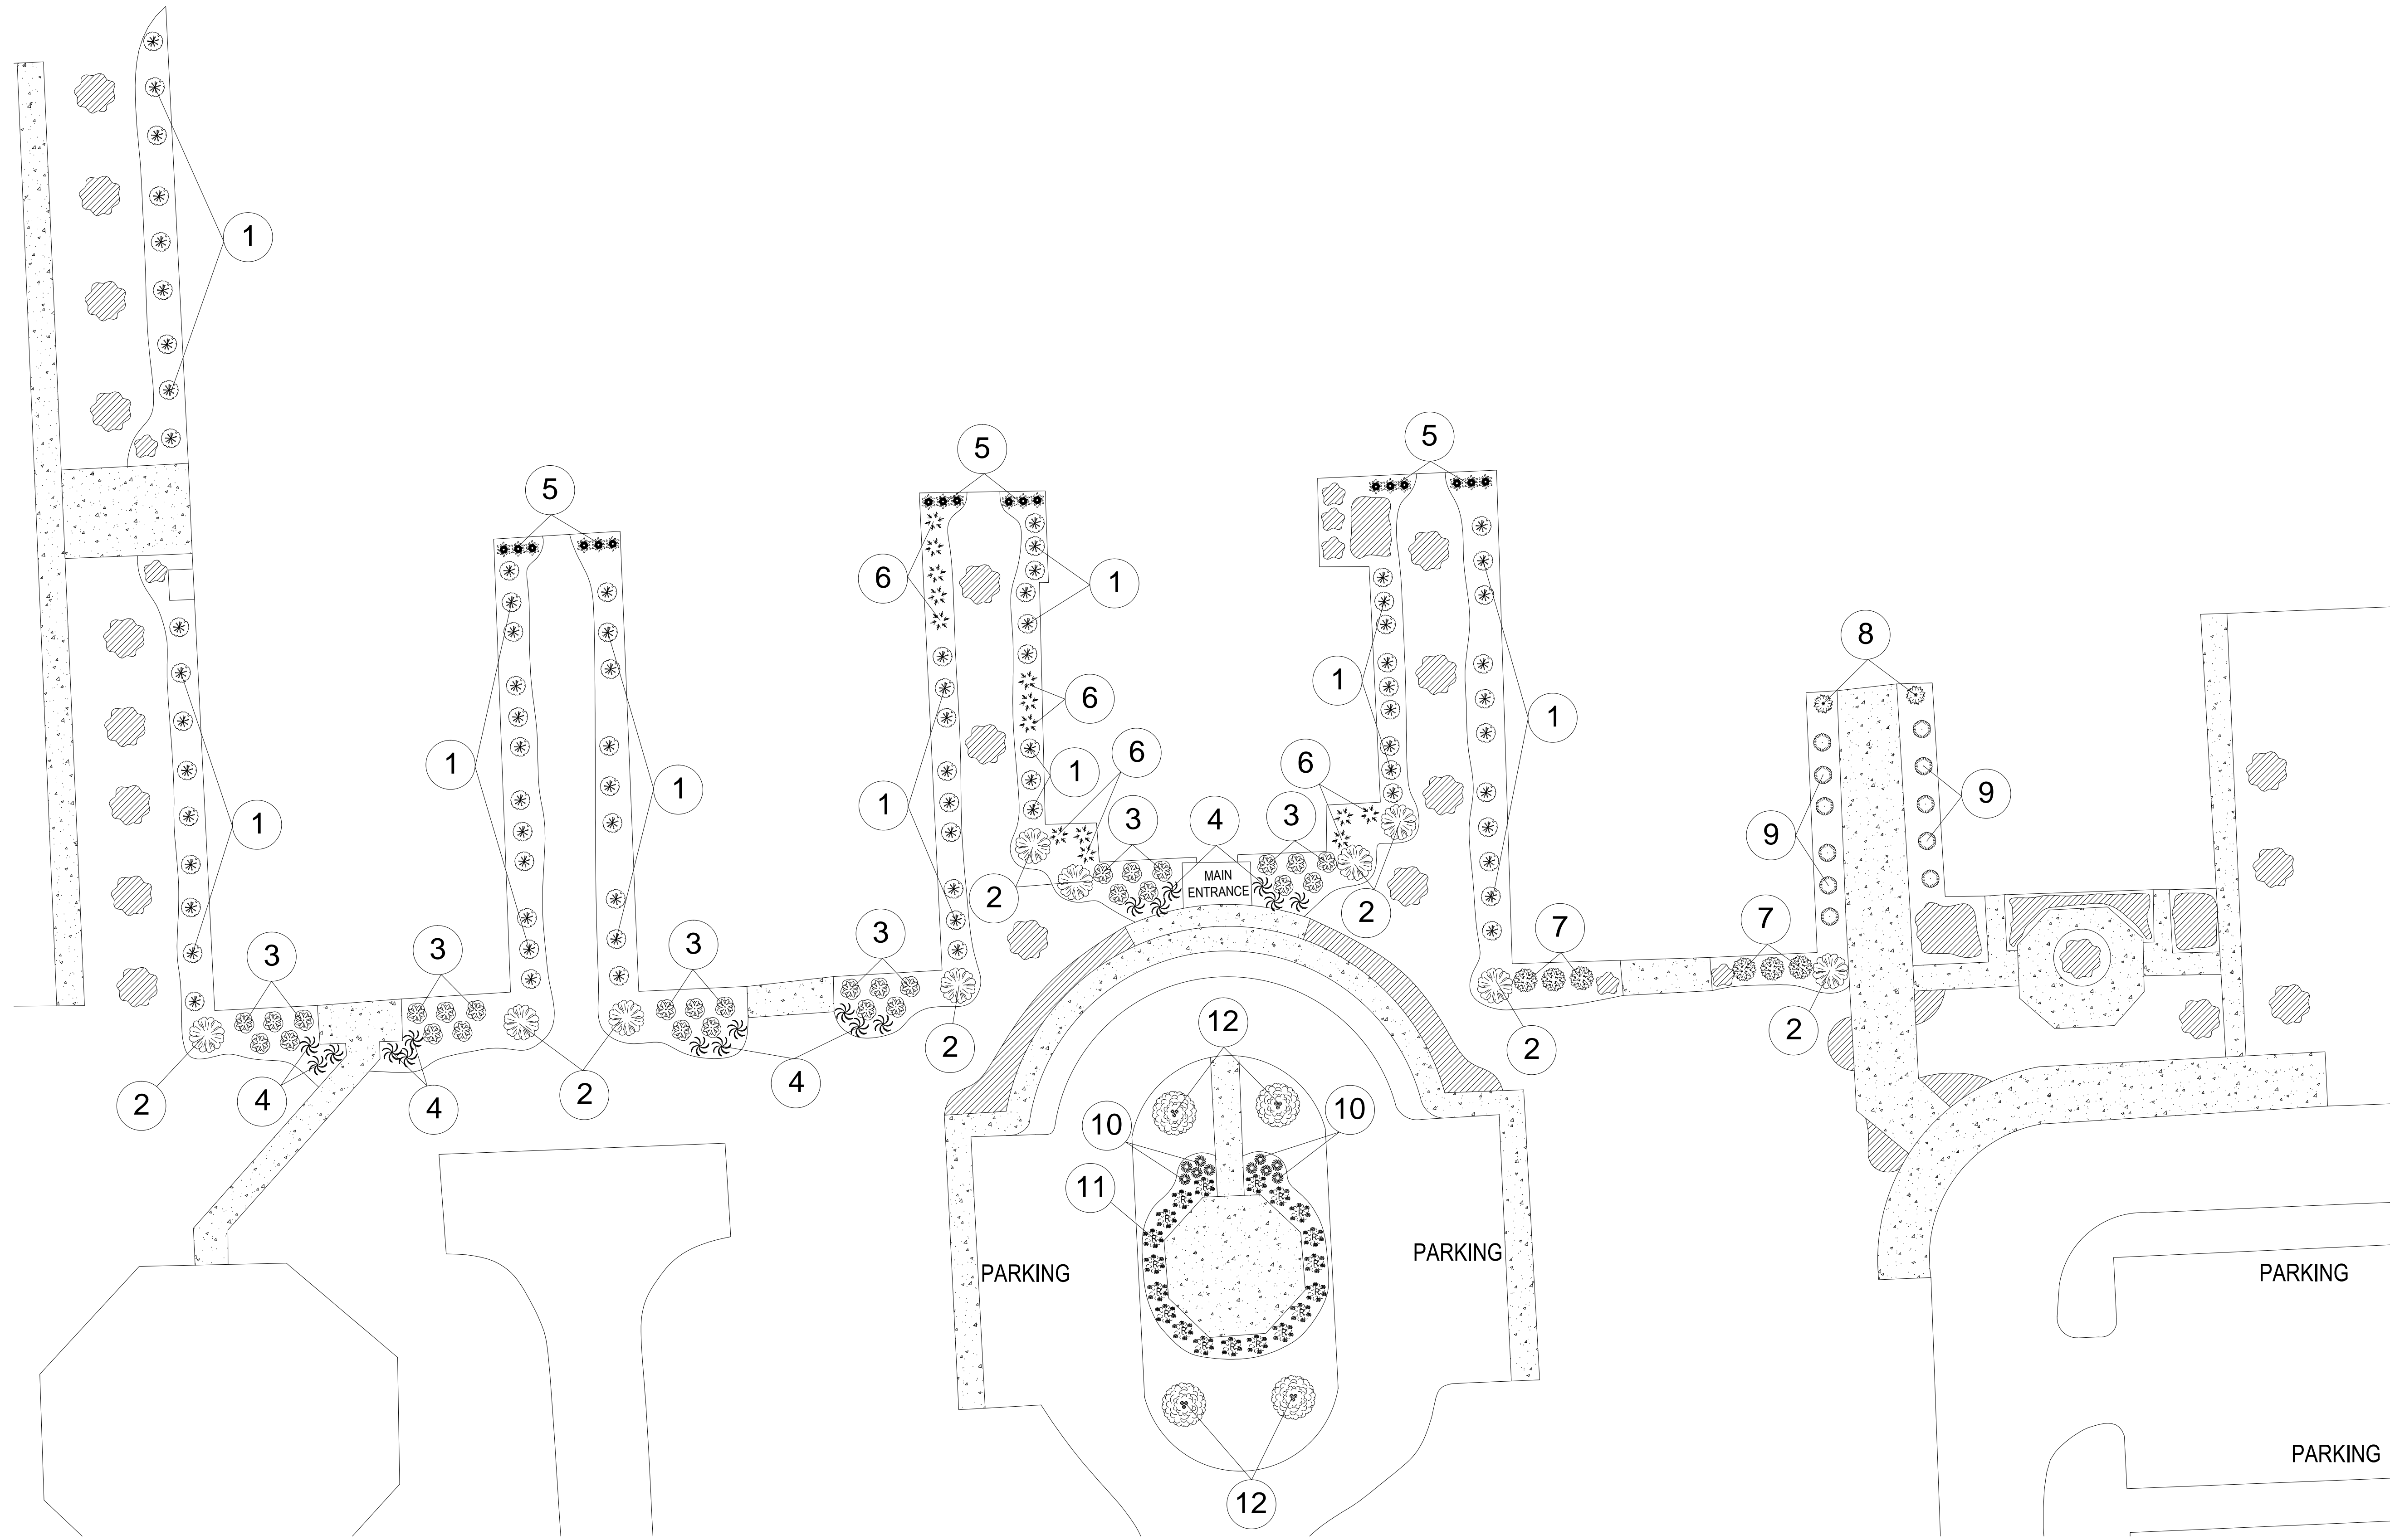

# BYRD ELEMENTARY SCHOOL

PLANT KEY			
KEY	QTY.	DESCRIPTION	SIZE
1	77	BOXWOOD	3 GALLON
2	10	HOLLY, 'OAKLEAF'	30 GALLON
3	30	LIGUSTRUM, 'JACK FROST'	7 GALLON
4	18	MUHLY GRASS	3 GALLON
5	18	NANDINA, 'BLUSH'	3 GALLON
6	14	CLEYERA, 'BRONZE BEAUTY'	3 GALLON
7	6	LOROPETALUM	7 GALLON
8	2	YEW, 'FASTIGIATA'	3 GALLON
9	11	PITTOSPORUM, 'WHEELER'S DWARF'	3 GALLON
10	10	LIRIOPE	1 GALLON
11	19	ROSE, 'DRIFT'	3 GALLON
12	4	CRAPE MYRTLE	25 GALLON

SCALE: 1"=20'  
DATE: 10-6-2015